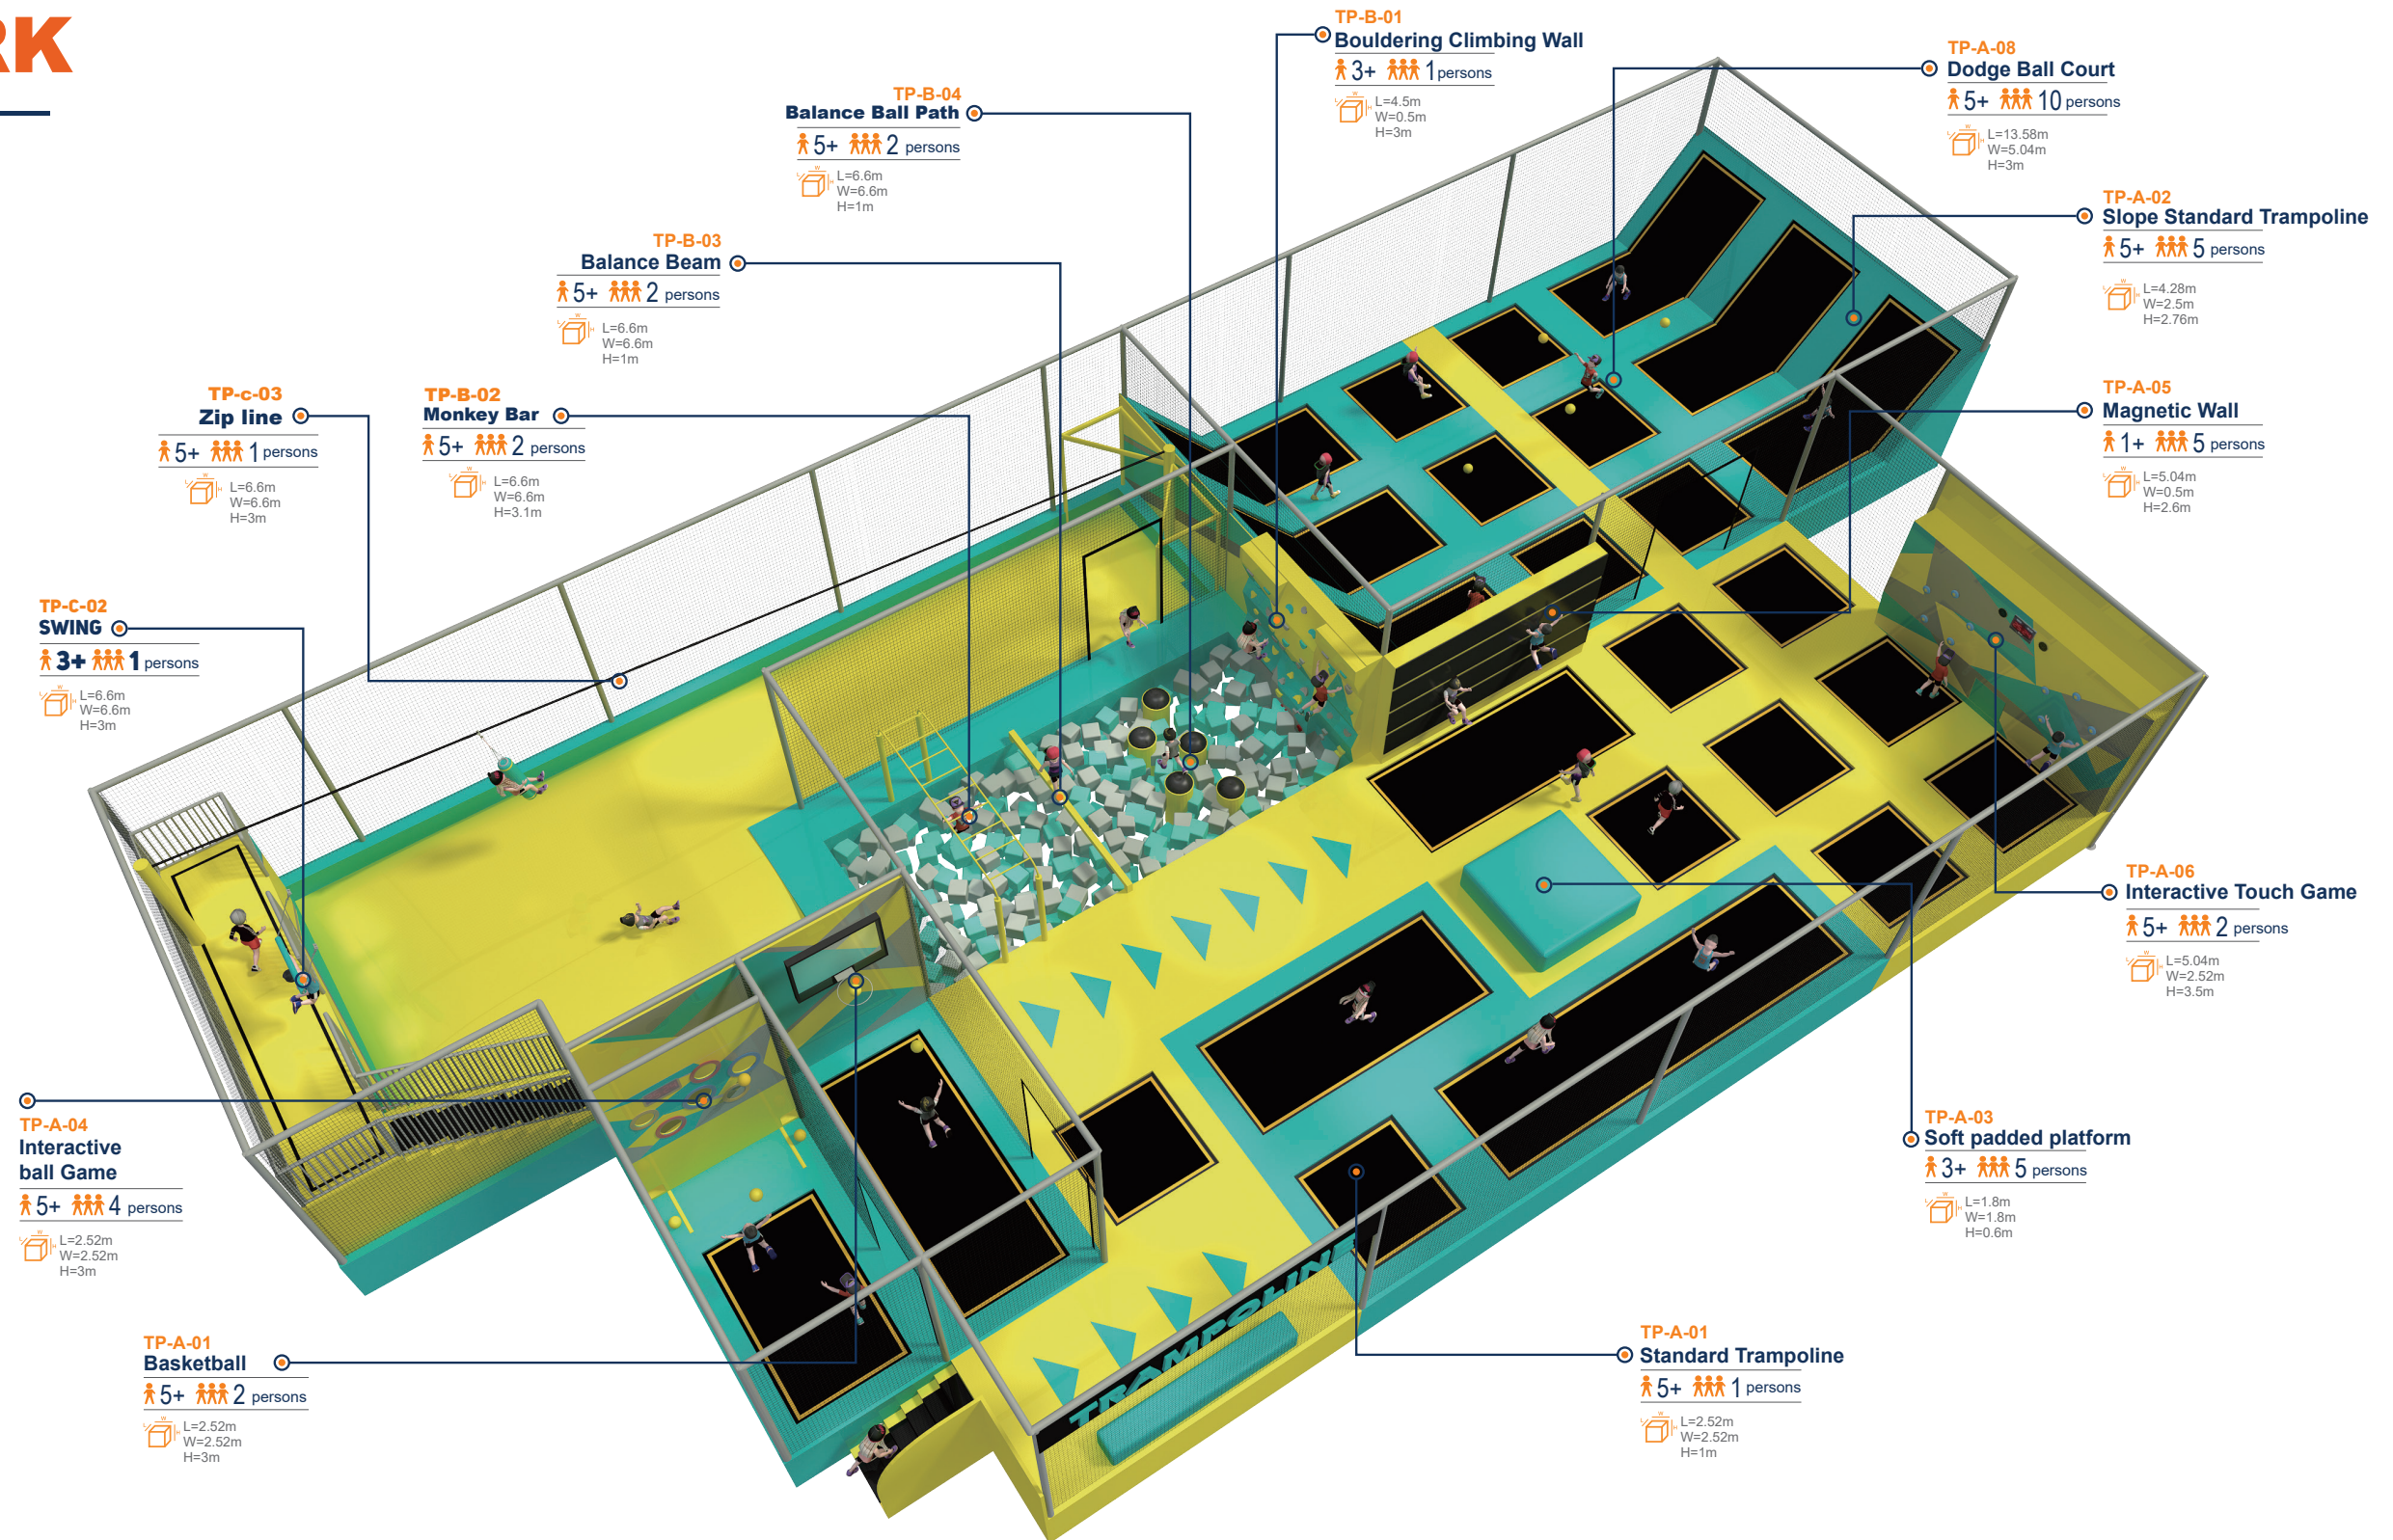

TRAMPOLINE PARK