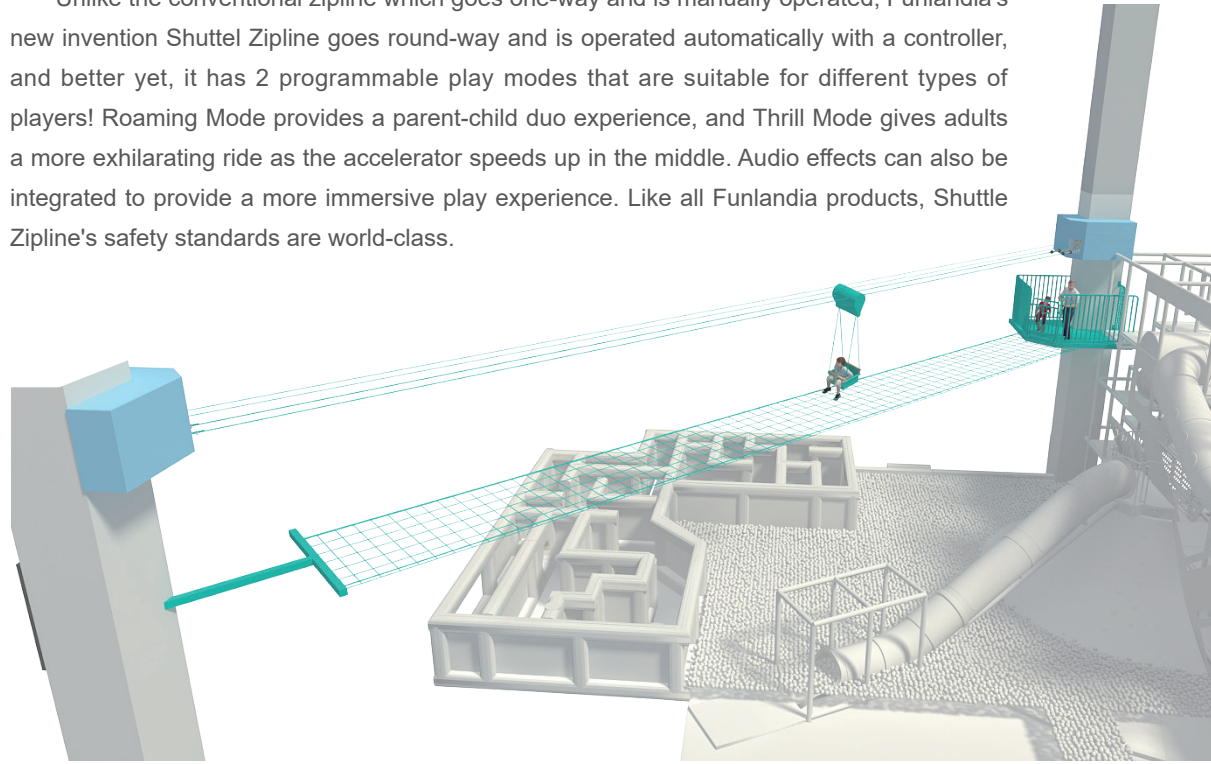

# SHUTTLE ZIPLINE

Unlike the conventional zipline which goes one-way and is manually operated, Funlandia's new invention Shuttle Zipline goes round-way and is operated automatically with a controller, and better yet, it has 2 programmable play modes that are suitable for different types of players! Roaming Mode provides a parent-child duo experience, and Thrill Mode gives adults a more exhilarating ride as the accelerator speeds up in the middle. Audio effects can also be integrated to provide a more immersive play experience. Like all Funlandia products, Shuttle Zipline's safety standards are world-class.