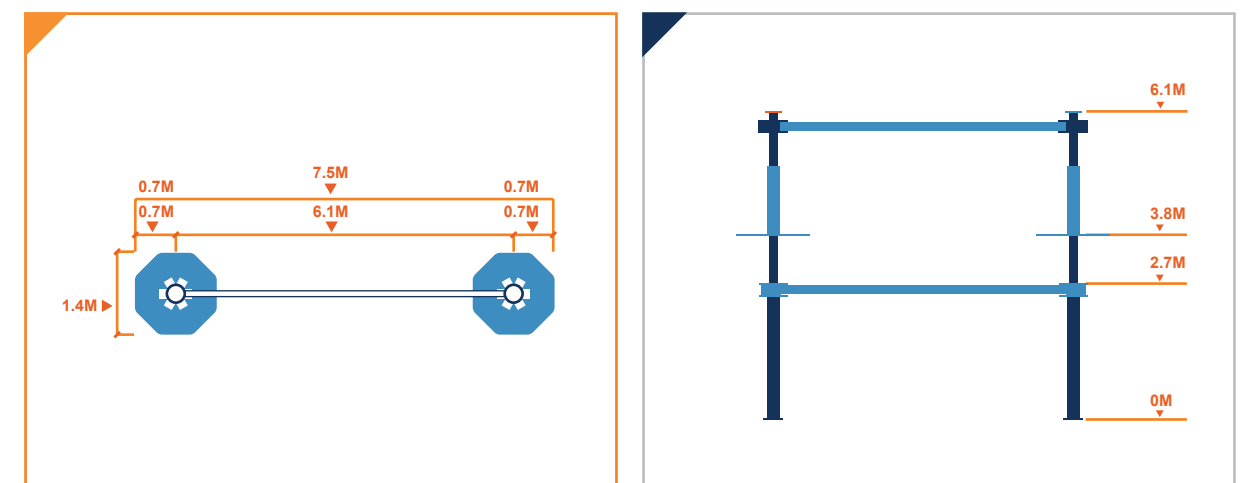

BASIC SPECIFICATIONS