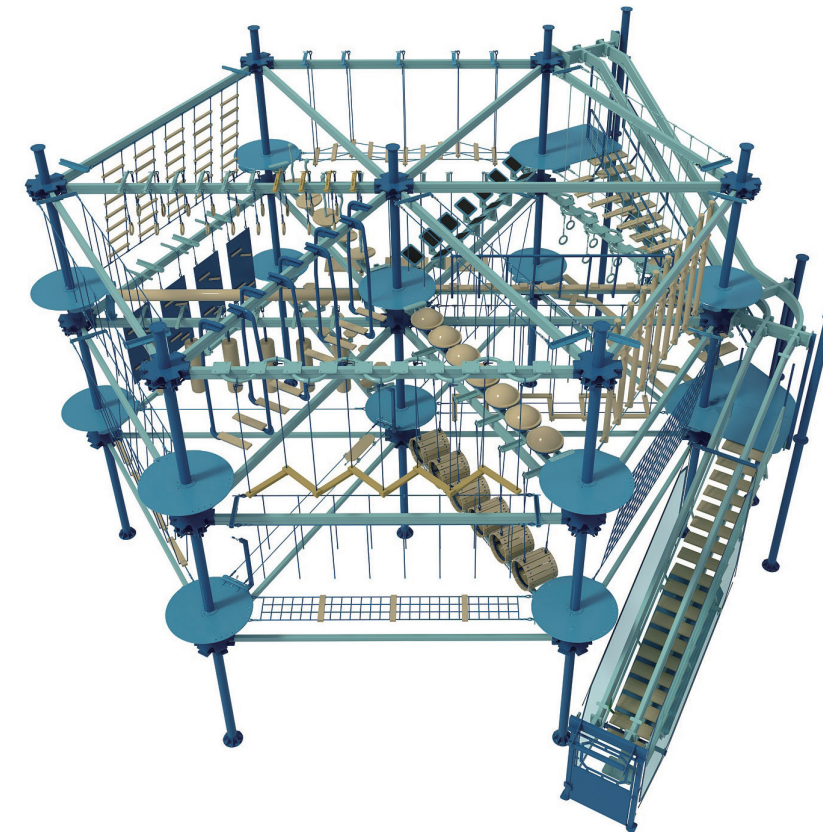

GROUND OBSTACLES

NC-001 WEDGE RUN 5+ 2 persons L=5.35m W=2.1m H=0.9m	NC-002 VAULTS 5+ 2 persons L=4.1m W=2.1m H=1.1m
NC-003 ANGLED BEAMS 5+ 2 persons L=4.1m W=2.1m H=0.5m	NC-004 STEPPING STONES 5+ 2 persons L=4.1m W=2.1m H=0.7m
NC-005 ANGLED BALANCE BEAM 5+ 2 persons L=4.1m W=2.1m H=1m	NC-006 ANGLE RUN 5+ 2 persons L=4.1m W=2.1m H=1m
NC-007 TRAMPOLINE & VAULT 5+ 2 persons L=6.35m W=2.1m H=1.4m	NC-008 TRAVELLING RINGS 5+ 2 persons L=7.8m W=2.1m H=4m
NC-009 CLIMB VAULT 5+ 2 persons L=4.1m W=2.1m H=1.6m	NC-010 BALANCE BOARD 5+ 2 persons L=4.1m W=2.1m H=0.5m

ROPE COURSES