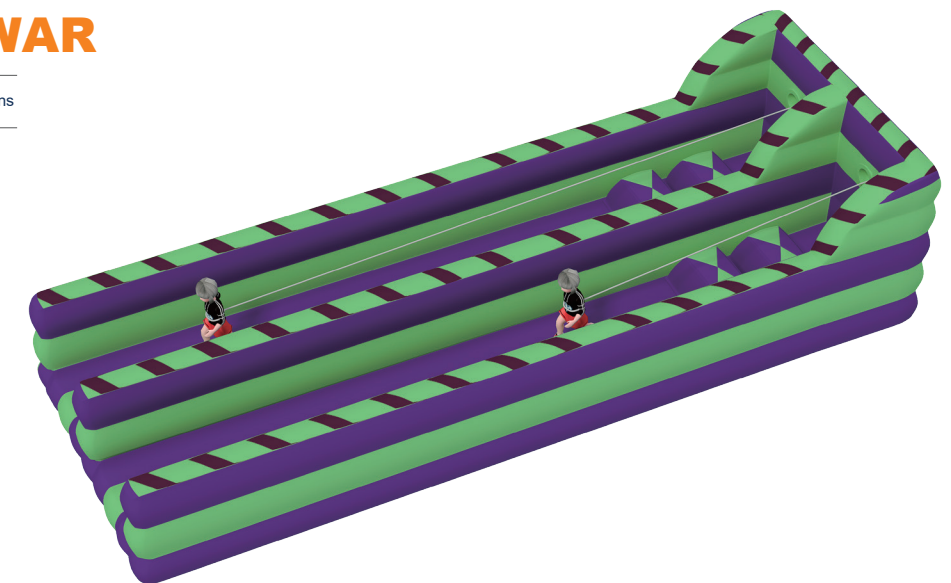

# INFLATABLES SPORTS

## INFLATABLE MAZE

5+ 8 persons

L=8.5m  
W=8.5m  
H=6m

# INTERACTIVE SPORTS

**AR Archery Game**

L=6.1m  
W=4.88m  
H=3.5m

5+

**Rolling-Rock**

L=2m  
W=1.5m  
H=2m

5+

**The wall is Coming**