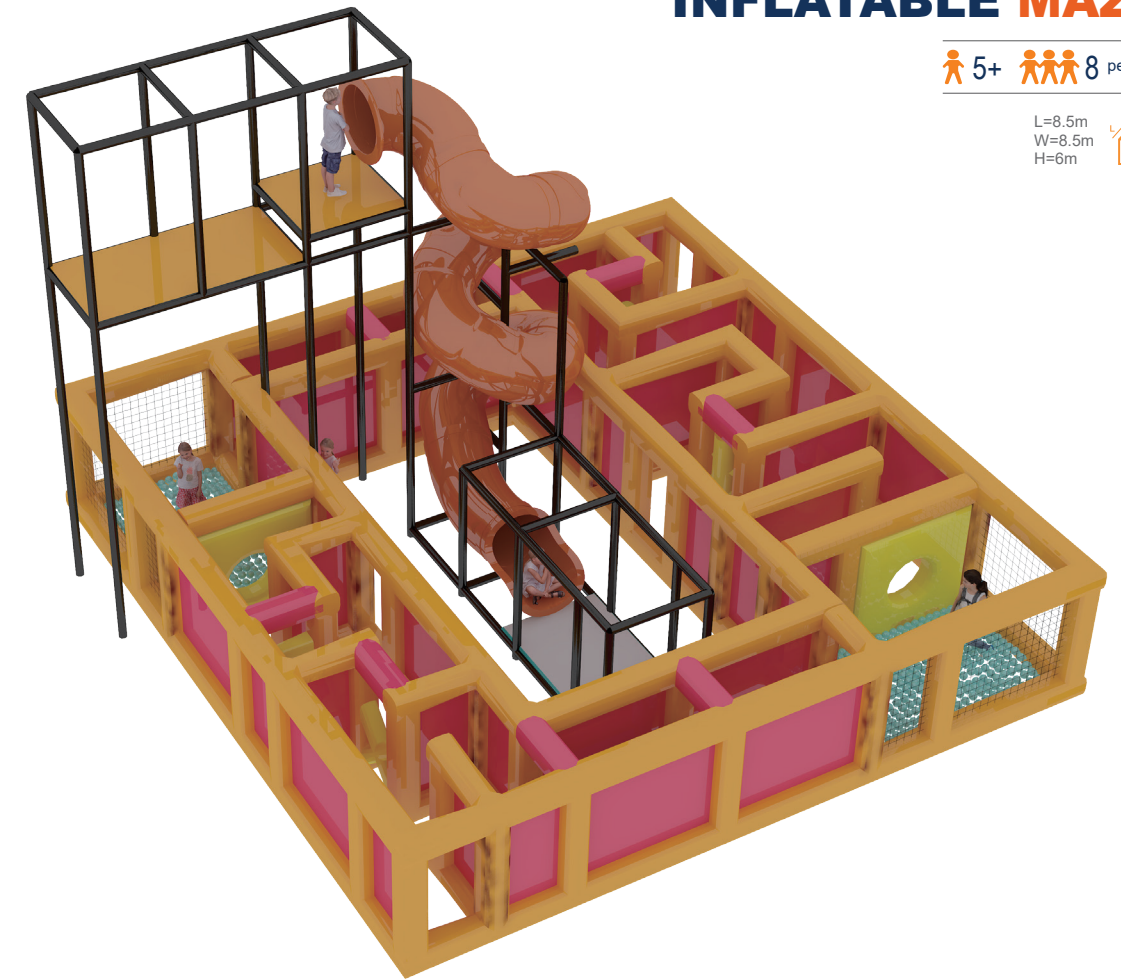

## PREMIUM CLIMBING WALL

 <p><b>Bouldering Climbing Wall</b> 5+ L=6m H=8m</p>	 <p><b>Cyber Jungle</b> 5+ L=2.3m H=8m</p>
 <p><b>Rubik's Cube</b> 5+ L=4.5m W=4.5m H=8m</p>	 <p><b>Rise-Up</b> 5+ L=3.2m W=3.2m H=5m</p>

# BUBBLE MAZE

## INFLATABLE MAZE

5+ 8 persons

L=8.5m  
W=8.5m  
H=6m