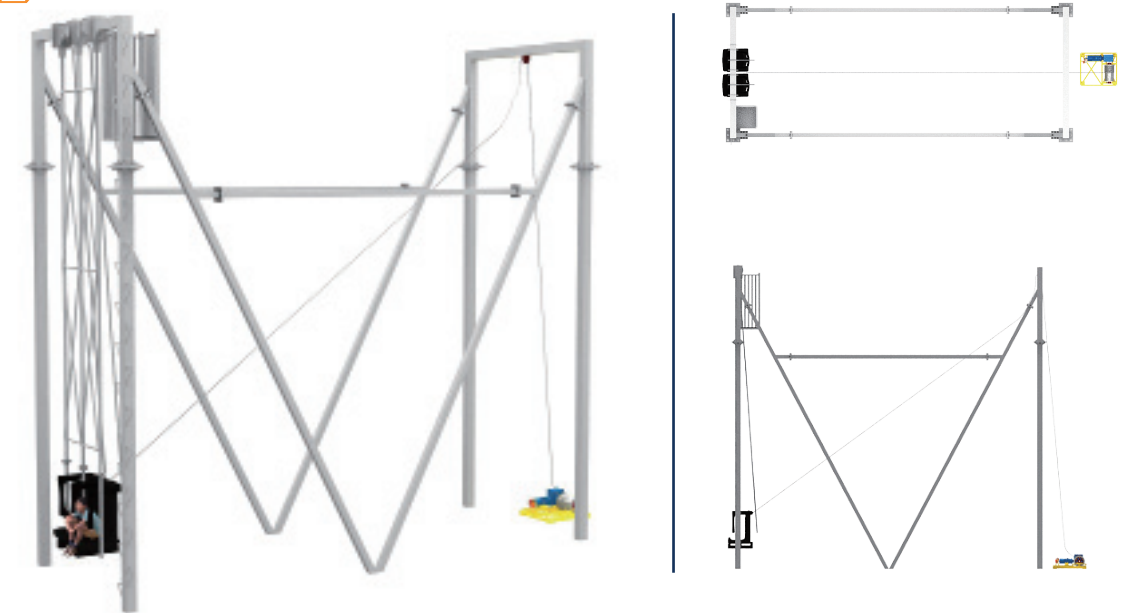

GIANT SWING

5+ 2 persons

L=9.4m
W=3.4m
H=7.8m