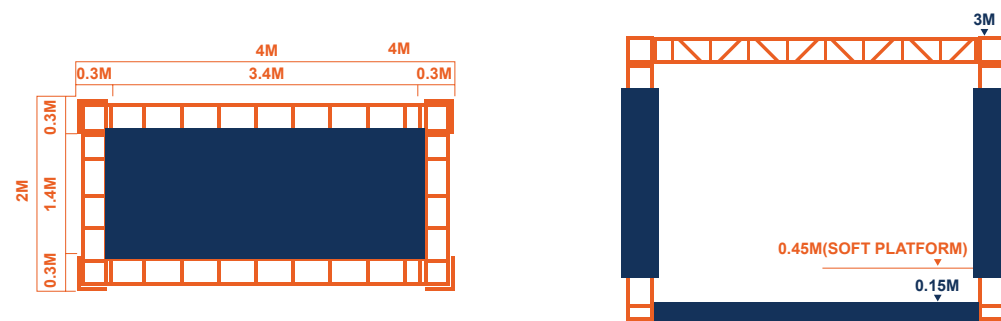

Basic Specifications