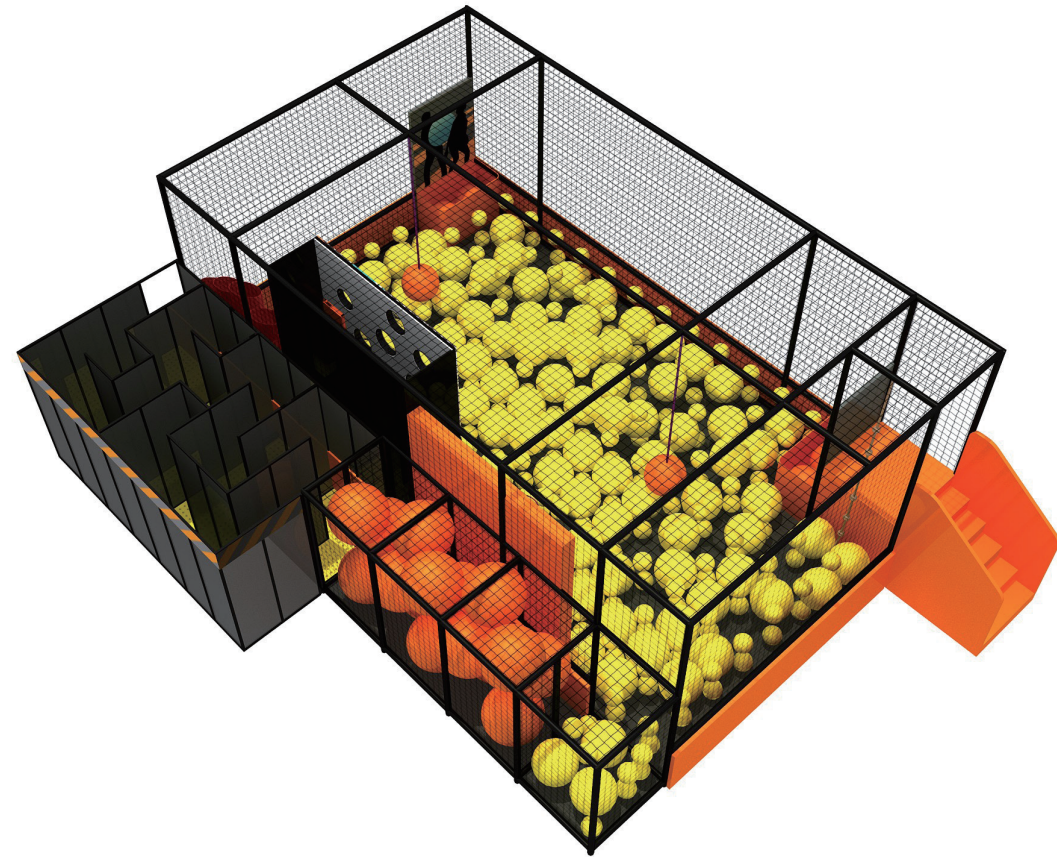

BUBBLE MAZE