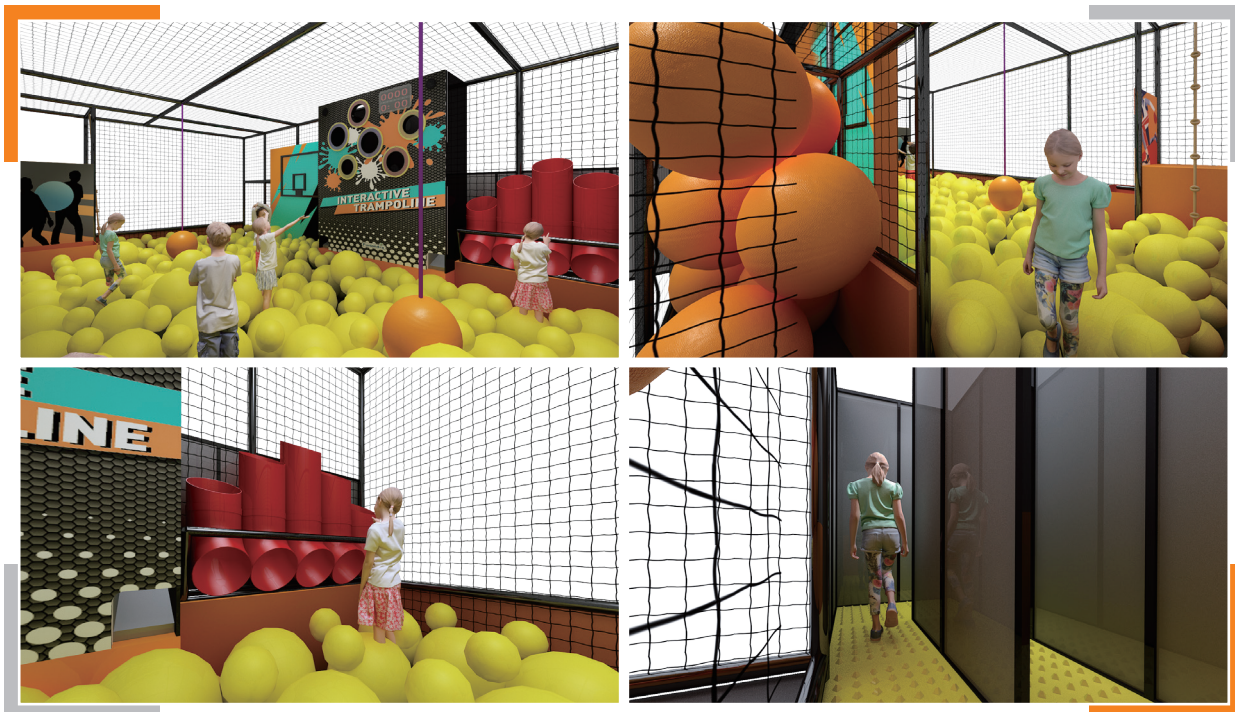

BUBBLE MAZE