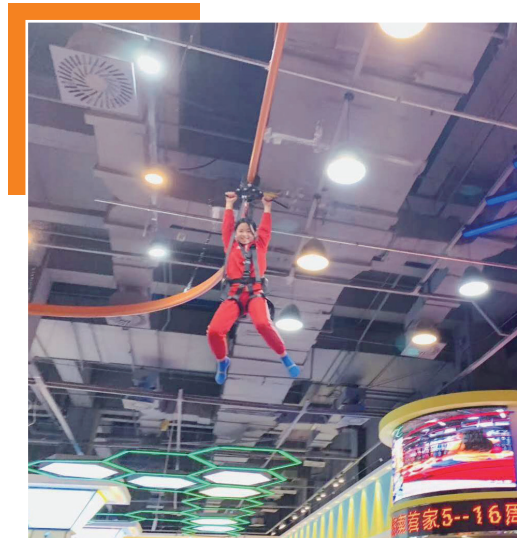

## GIANT SWING

5+ 2 persons

L=9.4m  
W=3.4m  
H=7.8m

# RAIL FLY

Zipline meets the roller coaster ride! Enjoy the rush of adrenaline as you glide into the air and feel the wind blow in your face with Funlandia's Rail Fly. Our company holds Special Equipment Manufacturing Permits from China, which imposes very strict regulations regarding design and manufacturing. By combining extreme fun and top-level safety, Funlandia's Rail Fly will take your indoor playgrounds to the next level.