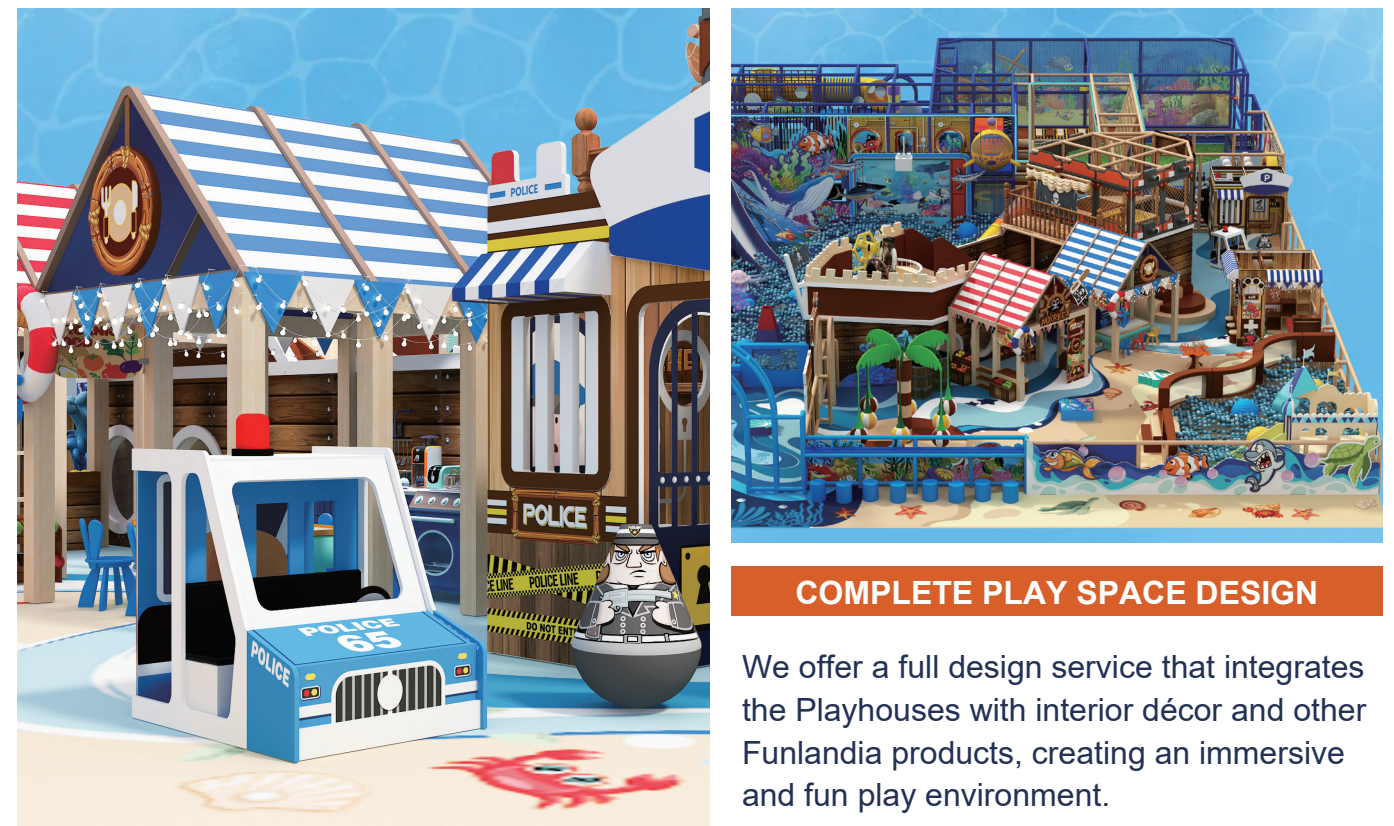

COMPLETE PLAY SPACE DESIGN

We offer a full design service that integrates the Playhouses with interior décor and other Funlandia products, creating an immersive and fun play environment.