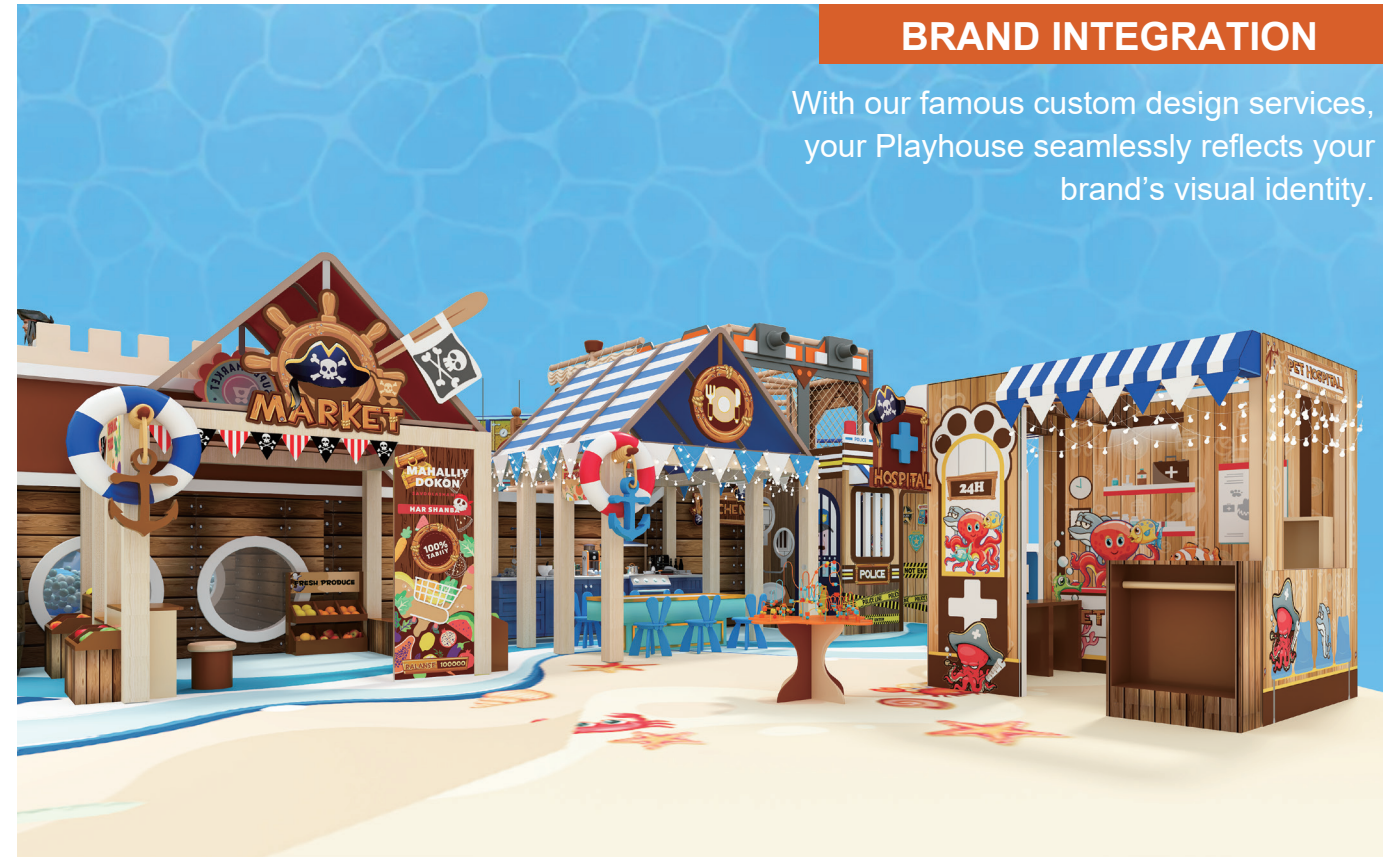

COMPLETE PLAY SPACE DESIGN

We offer a full design service that integrates the Playhouses with interior décor and other Funlandia products, creating an immersive and fun play environment.